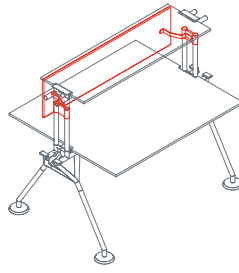

The system's starting point is a tubular metal backbone to which legs, feet, supports, worktops, superstructures and screens can be attached. A plastic vertebra secured to the frame provides orderly access for cables from the floor. Modular cable ducting in painted perforated sheet metal carries cabling under the worktops.

Side return top for pedestal

1NM0101/103: L 39½ D 23¾ H 28¼
1NM0102/104: L 55 D 23¾ H 28¼

Upright

1NM1511: H 15¼

Upper shelf

1NM3011: L 160 D 15¼

Upper end shelf

1NM3023: D 15¼

End side screen

1NM2511: L 63 H 13¾

Nomos System

Intermediate screen
1NM2512: L 63 H 13¾

Front screen
1NM2521: L 63 H 12

Modesty panel
1NM2532: L 63 H 12

Cable management hook
1NM1521

Cable management hook
1NM1531