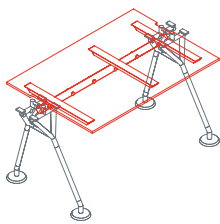

Top

1NM0011: L 31½ D 23¾
1NM0012: L 47¼ D 23¾
1NM0013: L 63 D 23¾
1NM0014: L 31½ D 31½
1NM0015: L 47¼ D 31½
1NM0016: L 63 D 31½
1NM0017: L 31½ D 39½
1NM0018: L 47¼ D 39½
1NM0019: L 63 D 39½
1NM0020: L 31½ D 47¼
1NM0021: L 47¼ D 47¼
1NM0022: L 63 D 47¼
1NM0023: L 63 D 63