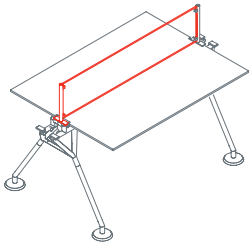

Side return top for pedestal

1NM0101/103: L 39½ D 23¾ H 28¼
1NM0102/104: L 55 D 23¾ H 28¼

Upright

1NM1511: H 15¼

Upper shelf

1NM3011: L 160 D 15¼

Upper end shelf

1NM3023: D 15¼

End side screen

1NM2511: L 63 H 13¾

Nomos System

Intermediate screen
1NM2512: L 63 H 13¾

Front screen
1NM2521: L 63 H 12

Modesty panel
1NM2532: L 63 H 12

Cable management hook
1NM1521

Cable management hook
1NM1531