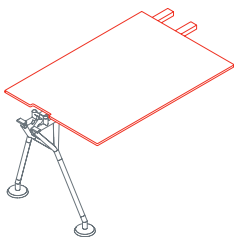

The system's starting point is a tubular metal backbone to which legs, feet, supports, worktops, superstructures and screens can be attached. A plastic vertebra secured to the frame provides orderly access for cables from the floor. Modular cable ducting in painted perforated sheet metal carries cabling under the worktops.

1NM0011: L 31½ D 23¾
1NM0012: L 47¼ D 23¾
1NM0013: L 63 D 23¾
1NM0014: L 31½ D 31½
1NM0015: L 47¼ D 31½
1NM0016: L 63 D 31½
1NM0017: L 31½ D 39½
1NM0018: L 47¼ D 39½
1NM0019: L 63 D 39½
1NM0020: L 31½ D 47¼
1NM0021: L 47¼ D 47¼
1NM0022: L 63 D 47¼
1NM0023: L 63 D 63

Top arranged for leather desk pad

1NM0053: L 63 D 31½
1NM0054: L 71 D 31½
1NM0055: L 78¾ D 31½
1NM0056: L 63 D 39½
1NM0057: L 71 D 39½
1NM0058: L 78¾ D 39½

Leather desk pad
1NM0052

Side return top

1NM0031: L 63 D 31½
1NM0032: L 160 D 31½
1NM0033: L 160 D 47¼