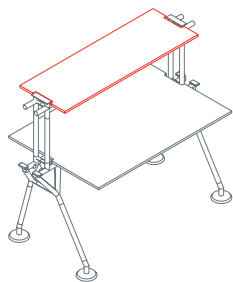

The system's starting point is a tubular metal backbone to which legs, feet, supports, worktops, superstructures and screens can be attached. A plastic vertebra secured to the frame provides orderly access for cables from the floor. Modular cable ducting in painted perforated sheet metal carries cabling under the worktops.

Top arranged for leather desk pad

1NM0053: L 63 D 31½
1NM0054: L 71 D 31½
1NM0055: L 78¾ D 31½
1NM0056: L 63 D 39½
1NM0057: L 71 D 39½
1NM0058: L 78¾ D 39½

Leather desk pad
1NM0052

Side return top

1NM0031: L 63 D 31½
1NM0032: L 160 D 31½
1NM0033: L 160 D 47¼

End top

1NM0041/47: L 8 D 23¾
1NM0042/48: L 8 D 31½
1NM0043/49: L 8 D 31½
1NM0044/50: L 8 D 39½
1NM0045/40: L 8 D 47¼
1NM0046: L 15¾ D 63

Side return top

1NM0091: L 39½ D 23¾ H 28¼
1NM0092: L 55 D 23¾ H 28¼

Side return top for pedestal

1NM0101/103: L 39½ D 23¾ H 28¼
1NM0102/104: L 55 D 23¾ H 28¼

Upright

1NM1511: H 15¼

Upper shelf

1NM3011: L 160 D 15¼

Upper end shelf

1NM3023: D 15¼