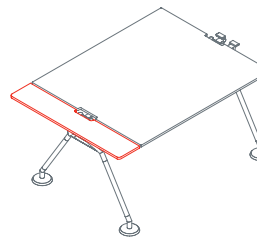

Top arranged for leather desk pad

1NM0053: L 63 D 31½
1NM0054: L 71 D 31½
1NM0055: L 78¾ D 31½
1NM0056: L 63 D 39½
1NM0057: L 71 D 39½
1NM0058: L 78¾ D 39½

Leather desk pad
1NM0052

Side return top

1NM0031: L 63 D 31½
1NM0032: L 160 D 31½
1NM0033: L 160 D 47¼

End top

1NM0041/47: L 8 D 23¾
1NM0042/48: L 8 D 31½
1NM0043/49: L 8 D 31½
1NM0044/50: L 8 D 39½
1NM0045/40: L 8 D 47¼
1NM0046: L 15¾ D 63

Side return top

1NM0091: L 39½ D 23¾ H 28¼
1NM0092: L 55 D 23¾ H 28¼

Side return top for pedestal

1NM0101/103: L 39½ D 23¾ H 28¼
1NM0102/104: L 55 D 23¾ H 28¼

Upright

1NM1511: H 15¼

Upper shelf

1NM3011: L 160 D 15¼

Upper end shelf

1NM3023: D 15¼