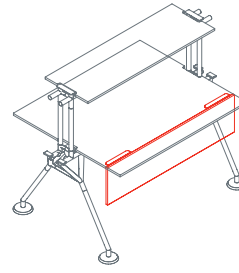

The system's starting point is a tubular metal backbone to which legs, feet, supports, worktops, superstructures and screens can be attached. A plastic vertebra secured to the frame provides orderly access for cables from the floor. Modular cable ducting in painted perforated sheet metal carries cabling under the worktops.

Side return top for pedestal

1NM0101/103: L 39½ D 23¾ H 28¼
1NM0102/104: L 55 D 23¾ H 28¼

Upright

1NM1511: H 15¼

Upper shelf

1NM3011: L 160 D 15¼

Upper end shelf

1NM3023: D 15¼

End side screen

1NM2511: L 63 H 13¾

Nomos System

Intermediate screen
1NM2512: L 63 H 13¾

Front screen
1NM2521: L 63 H 12

Modesty panel
1NM2532: L 63 H 12

Cable management hook
1NM1521

Cable management hook
1NM1531

Black plastic cable management vertebra
1NM1541

Cable tray
1NM1551: L 31½
1NM1552: L 47¼
1NM1553: L 63

Nomos System

Top
1NM0059: L 47¼ D 23¾

Top
1NM0051: L 78¾ D 23¾

Top
1NM0061: L 63 D 31½
1NM0062: L 71 D 31½
1NM0063: L 78¾ D 31½
1NM0064: L 63 D 39½
1NM0065: L 71 D 39½
1NM0066: L 78¾ D 39½