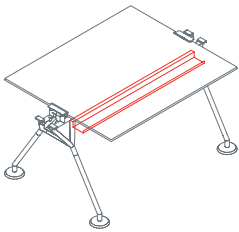

The system's starting point is a tubular metal backbone to which legs, feet, supports, worktops, superstructures and screens can be attached. A plastic vertebra secured to the frame provides orderly access for cables from the floor. Modular cable ducting in painted perforated sheet metal carries cabling under the worktops.

Side return top for pedestal

1NM0101/103: L 39½ D 23¾ H 28¼
1NM0102/104: L 55 D 23¾ H 28¼

Upright

1NM1511: H 15¼

Upper shelf

1NM3011: L 160 D 15¼

Upper end shelf

1NM3023: D 15¼

End side screen

1NM2511: L 63 H 13¾

Nomos System

Intermediate screen
1NM2512: L 63 H 13¾

Front screen
1NM2521: L 63 H 12

Modesty panel
1NM2532: L 63 H 12

Cable management hook
1NM1521

Cable management hook
1NM1531

Black plastic cable management vertebra
1NM1541

Cable tray
1NM1551: L 31½
1NM1552: L 47¼
1NM1553: L 63

Nomos System

Top
1NM0059: L 47¼ D 23¾

Top
1NM0051: L 78¾ D 23¾

Top
1NM0061: L 63 D 31½
1NM0062: L 71 D 31½
1NM0063: L 78¾ D 31½
1NM0064: L 63 D 39½
1NM0065: L 71 D 39½
1NM0066: L 78¾ D 39½