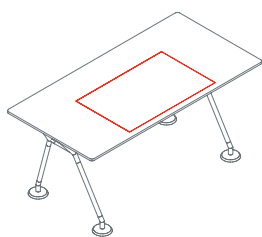

The system's starting point is a tubular metal backbone to which legs, feet, supports, worktops, superstructures and screens can be attached. A plastic vertebra secured to the frame provides orderly access for cables from the floor. Modular cable ducting in painted perforated sheet metal carries cabling under the worktops.

DESIGNER

Norman Foster

AWARDS

Compasso d'oro 1987

Nomos System

Leg

1NM1011: D 23¾ H 28¼
1NM1012: D 31½ H 28¼
1NM1013: D 39½ H 28¼
1NM1014: D 47¼ H 28¼

Top

Top arranged for leather desk pad

1NM0053: L 63 D 31½
1NM0054: L 71 D 31½
1NM0055: L 78¾ D 31½
1NM0056: L 63 D 39½
1NM0057: L 71 D 39½
1NM0058: L 78¾ D 39½

Leather desk pad
1NM0052

Side return top

1NM0031: L 63 D 31½
1NM0032: L 160 D 31½
1NM0033: L 160 D 47¼