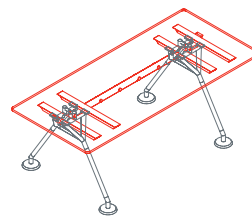

The system's starting point is a tubular metal backbone to which legs, feet, supports, worktops, superstructures and screens can be attached. A plastic vertebra secured to the frame provides orderly access for cables from the floor. Modular cable ducting in painted perforated sheet metal carries cabling under the worktops.

Black plastic cable management vertebra
1NM1541

Cable tray
1NM1551: L 31½
1NM1552: L 47¼
1NM1553: L 63

Nomos System

Top
1NM0059: L 47¼ D 23¾

Top
1NM0051: L 78¾ D 23¾

Top
1NM0061: L 63 D 31½
1NM0062: L 71 D 31½
1NM0063: L 78¾ D 31½
1NM0064: L 63 D 39½
1NM0065: L 71 D 39½
1NM0066: L 78¾ D 39½

Intermediate top
1NM0071: L 47¼ D 23¾
1NM0072: L 63 D 23¾

End side top
1NM0081: L 140 D 23¾
1NM0082: L 71 D 23¾

Intermediate meeting top
1NM0073: L 47¼ D 55
1NM0074: L 63 D 55

End side meeting top
1NM0083: L 55 D 47¼
1NM0084: L 63 D 47¼
1NM0085: L 71 D 47¼
1NM0086: L 78¾ D 47¼
1NM0087: L 63 D 55
1NM0088: L 78¾ D 55