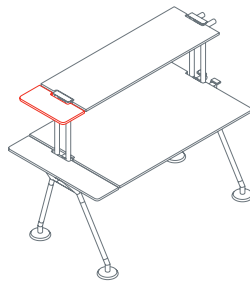

The system's starting point is a tubular metal backbone to which legs, feet, supports, worktops, superstructures and screens can be attached. A plastic vertebra secured to the frame provides orderly access for cables from the floor. Modular cable ducting in painted perforated sheet metal carries cabling under the worktops.

Side return top for pedestal

1NM0101/103: L 39½ D 23¾ H 28¼
1NM0102/104: L 55 D 23¾ H 28¼

Upright

1NM1511: H 15¼

Upper shelf

1NM3011: L 160 D 15¼

Upper end shelf

1NM3023: D 15¼