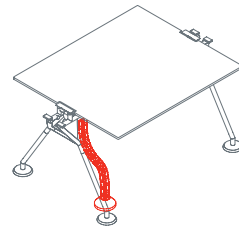

Side return top for pedestal

1NM0101/103: L 39½ D 23¾ H 28¼
1NM0102/104: L 55 D 23¾ H 28¼

Upright

1NM1511: H 15¼

Upper shelf

1NM3011: L 160 D 15¼

Upper end shelf

1NM3023: D 15¼

End side screen

1NM2511: L 63 H 13¾

Nomos System

Intermediate screen
1NM2512: L 63 H 13¾

Front screen
1NM2521: L 63 H 12

Modesty panel
1NM2532: L 63 H 12

Cable management hook
1NM1521

Cable management hook
1NM1531

Black plastic cable management vertebra
1NM1541

Cable tray
1NM1551: L 31½
1NM1552: L 47¼
1NM1553: L 63

Nomos System

Top
1NM0059: L 47¼ D 23¾

Top
1NM0051: L 78¾ D 23¾

Top
1NM0061: L 63 D 31½
1NM0062: L 71 D 31½
1NM0063: L 78¾ D 31½
1NM0064: L 63 D 39½
1NM0065: L 71 D 39½
1NM0066: L 78¾ D 39½

Intermediate top
1NM0071: L 47¼ D 23¾
1NM0072: L 63 D 23¾

End side top
1NM0081: L 140 D 23¾
1NM0082: L 71 D 23¾

Intermediate meeting top
1NM0073: L 47¼ D 55
1NM0074: L 63 D 55

End side meeting top
1NM0083: L 55 D 47¼
1NM0084: L 63 D 47¼
1NM0085: L 71 D 47¼
1NM0086: L 78¾ D 47¼
1NM0087: L 63 D 55
1NM0088: L 78¾ D 55