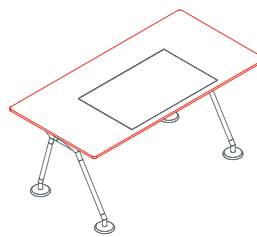

The system's starting point is a tubular metal backbone to which legs, feet, supports, worktops, superstructures and screens can be attached. A plastic vertebra secured to the frame provides orderly access for cables from the floor. Modular cable ducting in painted perforated sheet metal carries cabling under the worktops.

DESIGNER

Norman Foster

AWARDS

Compasso d'oro 1987

Nomos System

Leg

1NM1011: D 23¾ H 28¼
1NM1012: D 31½ H 28¼
1NM1013: D 39½ H 28¼
1NM1014: D 47¼ H 28¼

Top

Top arranged for leather desk pad

1NM0053: L 63 D 31½
1NM0054: L 71 D 31½
1NM0055: L 78¾ D 31½
1NM0056: L 63 D 39½
1NM0057: L 71 D 39½
1NM0058: L 78¾ D 39½

Leather desk pad
1NM0052

Side return top

1NM0031: L 63 D 31½
1NM0032: L 160 D 31½
1NM0033: L 160 D 47¼