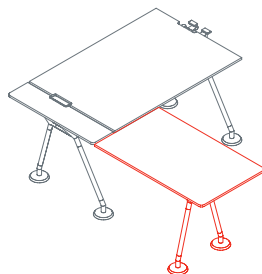

The system's starting point is a tubular metal backbone to which legs, feet, supports, worktops, superstructures and screens can be attached. A plastic vertebra secured to the frame provides orderly access for cables from the floor. Modular cable ducting in painted perforated sheet metal carries cabling under the worktops.

Top arranged for leather desk pad

1NM0053: L 63 D 31½
1NM0054: L 71 D 31½
1NM0055: L 78¾ D 31½
1NM0056: L 63 D 39½
1NM0057: L 71 D 39½
1NM0058: L 78¾ D 39½

Leather desk pad
1NM0052

Side return top

1NM0031: L 63 D 31½
1NM0032: L 160 D 31½
1NM0033: L 160 D 47¼

End top

1NM0041/47: L 8 D 23¾
1NM0042/48: L 8 D 31½
1NM0043/49: L 8 D 31½
1NM0044/50: L 8 D 39½
1NM0045/40: L 8 D 47¼
1NM0046: L 15¾ D 63

Side return top

1NM0091: L 39½ D 23¾ H 28¼
1NM0092: L 55 D 23¾ H 28¼

Side return top for pedestal

1NM0101/103: L 39½ D 23¾ H 28¼
1NM0102/104: L 55 D 23¾ H 28¼

Upright

1NM1511: H 15¼

Upper shelf

1NM3011: L 160 D 15¼

Upper end shelf

1NM3023: D 15¼