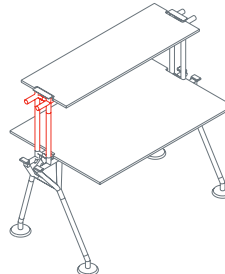

The system's starting point is a tubular metal backbone to which legs, feet, supports, worktops, superstructures and screens can be attached. A plastic vertebra secured to the frame provides orderly access for cables from the floor. Modular cable ducting in painted perforated sheet metal carries cabling under the worktops.

Top arranged for leather desk pad

1NM0053: L 63 D 31½
1NM0054: L 71 D 31½
1NM0055: L 78¾ D 31½
1NM0056: L 63 D 39½
1NM0057: L 71 D 39½
1NM0058: L 78¾ D 39½

Leather desk pad
1NM0052

Side return top

1NM0031: L 63 D 31½
1NM0032: L 160 D 31½
1NM0033: L 160 D 47¼

End top

1NM0041/47: L 8 D 23¾
1NM0042/48: L 8 D 31½
1NM0043/49: L 8 D 31½
1NM0044/50: L 8 D 39½
1NM0045/40: L 8 D 47¼
1NM0046: L 15¾ D 63

Side return top

1NM0091: L 39½ D 23¾ H 28¼
1NM0092: L 55 D 23¾ H 28¼

Side return top for pedestal

1NM0101/103: L 39½ D 23¾ H 28¼
1NM0102/104: L 55 D 23¾ H 28¼

Upright

1NM1511: H 15¼

Upper shelf

1NM3011: L 160 D 15¼

Upper end shelf

1NM3023: D 15¼