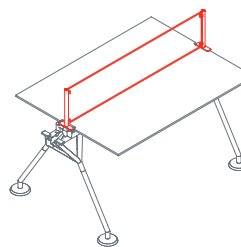

Side return top for pedestal

1NM0101/103: L 39½ D 23¾ H 28¼
1NM0102/104: L 55 D 23¾ H 28¼

Upright

1NM1511: H 15¼

Upper shelf

1NM3011: L 160 D 15¼

Upper end shelf

1NM3023: D 15¼