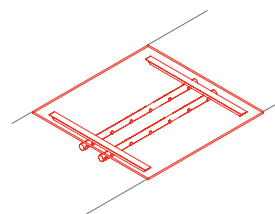

The system's starting point is a tubular metal backbone to which legs, feet, supports, worktops, superstructures and screens can be attached. A plastic vertebra secured to the frame provides orderly access for cables from the floor. Modular cable ducting in painted perforated sheet metal carries cabling under the worktops.

Black plastic cable management vertebra
1NM1541

Cable tray
1NM1551: L 31½
1NM1552: L 47¼
1NM1553: L 63

Nomos System

Top
1NM0059: L 47¼ D 23¾

Top
1NM0051: L 78¾ D 23¾

Top
1NM0061: L 63 D 31½
1NM0062: L 71 D 31½
1NM0063: L 78¾ D 31½
1NM0064: L 63 D 39½
1NM0065: L 71 D 39½
1NM0066: L 78¾ D 39½

Intermediate top
1NM0071: L 47¼ D 23¾
1NM0072: L 63 D 23¾

End side top
1NM0081: L 140 D 23¾
1NM0082: L 71 D 23¾

Intermediate meeting top
1NM0073: L 47¼ D 55
1NM0074: L 63 D 55

End side meeting top
1NM0083: L 55 D 47¼
1NM0084: L 63 D 47¼
1NM0085: L 71 D 47¼
1NM0086: L 78¾ D 47¼
1NM0087: L 63 D 55
1NM0088: L 78¾ D 55