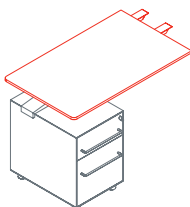

Side return top for pedestal

1NM0101/103: L 39½ D 23¾ H 28¼
1NM0102/104: L 55 D 23¾ H 28¼